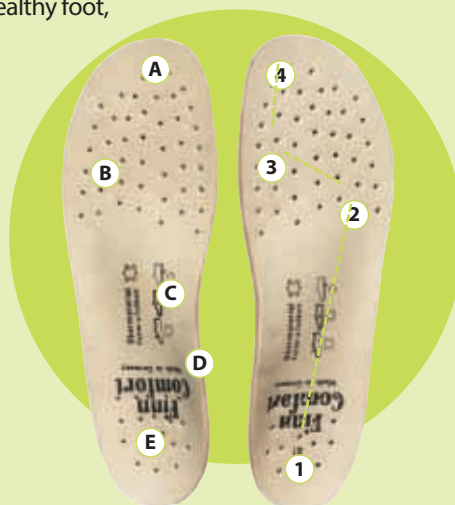

Natural heel-to-toe motion via:

- **1** Heel
- **2** Lateral foot
- **3** Medial forefoot
- **4** Big toe

For maximum health and hygiene, Finn Comfort footbeds are removable and hand washable. Use mild soap and warm water and let air dry naturally away from direct heat or sun. Replace your Finn Comfort footbeds regularly.