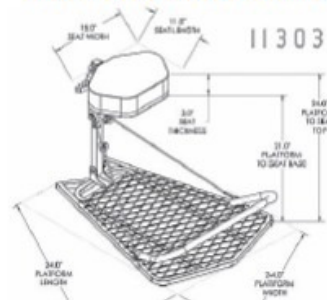

VIPER ELITE SD CLIMBING TREESTAND

su81111

NEW

Summit Viper Elite
Lightweight
Climbing Treestand

Complete stand, includes the following:

- 16lbs. | 250 lbs Maximum Weight Limit
- Realtree AP
- Lightweight, Round Tube Aluminum 5 Channel Platform Sound Deadening Technology
- Lightweight, Round Tube Aluminum Closed Front Seat/
- Lightweight mesh seat with backrest
- 2 x Coated, Steel Climbing Cables
- 4 Point FAS (harness) with safety strap and attached SRS strap
- RapidClimb Straps
- Three 16" Camo Arm Pad
- Camo Backpack Straps
- Utility Strap
- Stand Umbilical Rope
- Written Instructions
- Safety / Instructional DVD

Made in the USA
exclusive of Harness
Stand Fully Assembled
at the Factory

NOW $329⁹⁹

SUMMIT SOLO DELUXE

su82068

NOW $119⁹⁹

Complete, Ladder Treestand, includes the following:

- 45lbs. | 300 lbs (single user)
- Padded Shooting Rest
- Footrest
- 14.5" From Ground to Platform
- Durable Powder Coated Steel Construction
- Suspension Seat with backrest
- Removable Seat for Storage
- 4 Point FAS (harness) with safety strap and attached SRS strap
- Cam Lock Stabilizer Straps
- Ratchet Platform Strap
- Written Instructions
- Safety / Instructional DVD

SUMMIT DUAL PRO

su82066

NOW $199⁹⁹

Complete, Ladder Treestand, includes the following:

- 87lbs. | 350 lbs (single user) | 250 lbs x 2 (two users)
- Maximum Weight Limit
- Durable Powder Coated Steel Construction
- Wider Bench Seat with Backrest
- Removable Seat for Storage
- Padded Gun Rest
- 2 x 4 Point FAS (harnesses) with safety strap
- Cam Lock Stabilizer Straps
- Ratchet Platform Strap
- Written Instructions
- Safety / Instructional DVD

SUMMIT LEDGE

su82071

Hang-On

Complete, Hang-On Treestand, includes the following: