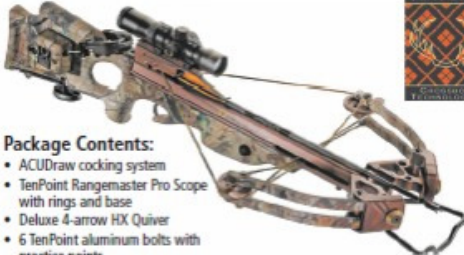

TenPoint Stealth XLT Crossbow Package with RangeMaster Pro Scope and ACUdraw System Realtree APG HD Camo