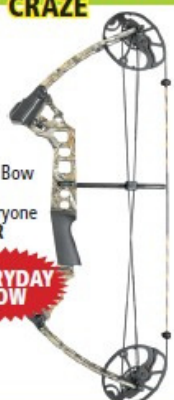

The Bow
for
Everyone
CCR

EVERYDAY
LOW

NOW
$299

MCPHERSON SERIES
MR8 84