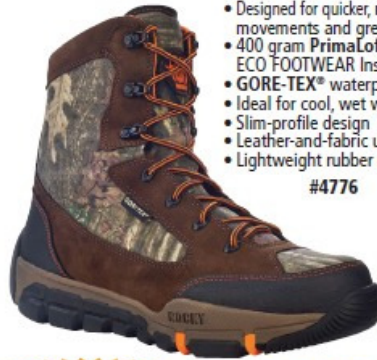

ROCKY® ATHLETIC MOBILITY 8" INSULATED GORE-TEX® FOR MEN REALTREE AP™ WATERPROOF HUNTING BOOT

- Designed for quicker, more athletic movements and greater agility
- 400 gram PrimaLoft® ECO FOOTWEAR Insulation
- GORE-TEX® waterproof
- Ideal for cool, wet weather
- Slim-profile design
- Leather-and-fabric uppers
- Lightweight rubber outsoles

#4776

NEW! NOW $129⁹⁹